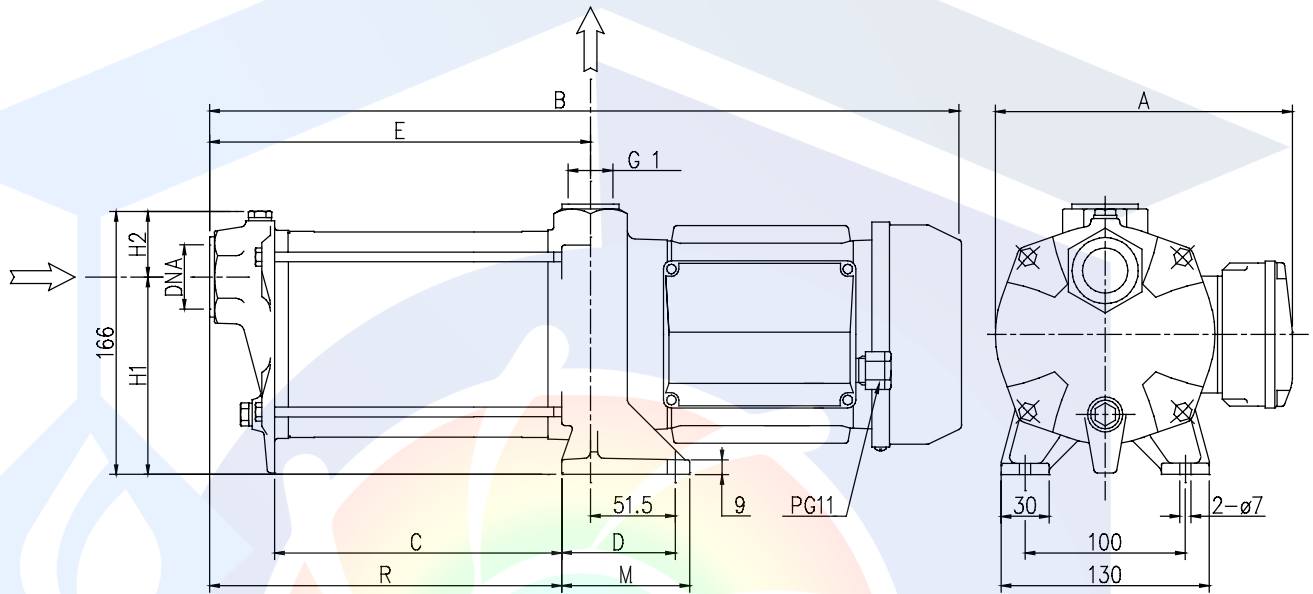

Pump type		Dimensions mm										
Single phase	Three phase	A		B	C	D	E	H1	H2	M	R	DNA
		[1]	[2]									
COMPACT AM/4	COMPACT A/4	159	183.5	307.5	82	51.5	120.5	127.5	38.5	62	120.5	G 1
COMPACT AM/6	COMPACT A/6	159	183.5	333.5	108	51.5	146.5	127.5	38.5	62	146.5	G 1
COMPACT AM/8	COMPACT A/8	159	183.5	359.5	134	51.5	172.5	127.5	38.5	62	172.5	G 1
COMPACT AM/10	COMPACT A/10	169	193.5	426	142	69.5	198.5	123.5	42.5	80	180.5	G 1
COMPACT AM/12	COMPACT A/12	169	193.5	452	168	69.5	224.5	123.5	42.5	80	206.5	G 1
COMPACT AM/15	COMPACT A/15	169	193.5	490	194	69.5	250.5	123.5	42.5	80	232.5	G 1
COMPACT BM/12	COMPACT B/12	169	193.5	400	116	69.5	172.5	123.5	42.5	80	154.5	G 1 1/4
COMPACT BM/15	COMPACT B/15	169	193.5	438	142	69.5	198.5	123.5	42.5	80	180.5	G 1 1/4